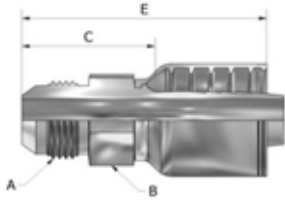

DC202 SERIES(Male JIC 37°)

USA

PART NUMBER	Products Description								
	Hose In-Dia	Thread UNF	Nipple Hex		Tail-Growth		Overall Length		
			MM	Inch	MM	Inch	MM	Inch	
			A		B		C		
DC202-07-04	1/4	7/16-20	14.3	0.56	30.8	1.21	51.1	2.01	
DC202-08-04	1/4	1/2-20	17.5	0.69	26.8	1.06	46.6	1.83	
DC202-09-04	1/4	9/16-18	17.5	0.69	27.3	1.07	47.6	1.87	
DC202-09-05	5/16	9/16-18	17.5	0.69	34.3	1.35	55.3	2.18	
DC202-09-06	3/8	9/16-18	19.0	0.75	34.2	1.35	61.4	2.42	
DC202-12-04	1/4	3/4-16	22.2	0.87	36.2	1.43	56.5	2.22	
DC202-12-06	3/8	3/4-16	22.2	0.87	32.7	1.29	59.9	2.36	
DC202-12-08	1/2	3/4-16	22.2	0.87	37.3	1.47	67.5	2.66	
DC202-14-06	3/8	7/8-14	23.8	0.94	35.2	1.39	62.4	2.46	
DC202-14-08	1/2	7/8-14	23.8	0.94	35.7	1.41	65.9	2.59	
DC202-14-10	5/8	7/8-14	23.8	0.94	41.8	1.65	77.1	3.04	
DC202-17-08	1/2	1-1/16-12	28.6	1.12	45.1	1.78	75.3	2.96	
DC202-17-10	5/8	1-1/16-12	28.6	1.12	45.6	1.80	80.9	3.19	
DC202-17-12	3/4	1-1/16-12	28.6	1.12	45.6	1.80	81.0	3.19	
DC202-21-12	3/4	1-5/16-12	35.0	1.38	47.4	1.87	82.8	3.26	
DC202-21-16	1"	1-5/16-12	35.0	1.38	51.4	2.02	92.2	3.63	
DC202-26-16	1"	1-5/8-12	47.6	1.87	53.2	2.09	94.0	3.70	
DC202-26-20	1-1/4	1-5/8-12	47.6	1.87	53.6	2.11	97.2	3.83	
DC202-30-24	1-1/2	1-7/8-12	50.8	2.00	54.1	2.13	88.5	3.48	